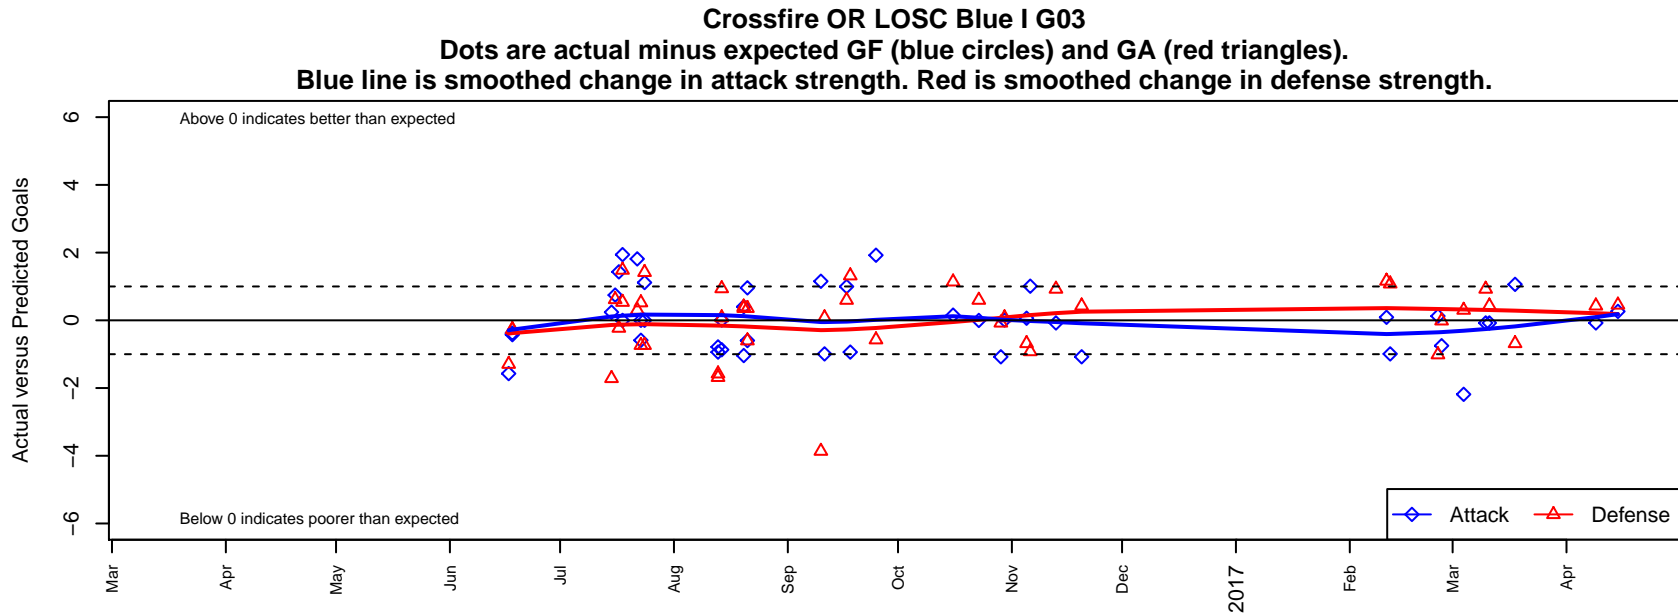

Crossfire OR LOSC Blue I G03

Crossfire Oregon
 Lake Oswego, OR
 G03 total strength=1296
 attack=4.88 defense=6.39
 fall league = PTT G03 Premier White
 spr league = Spr OYS G03 Premier White

alt names used:
 Lake Oswego Soccer Club
 CROSSFIRE OREGON LAKE OSWEGO BLUE
 LOSC 03G Blue 1
 Lake Oswego Force
 LAKE OSWEGO FORCE (OR)
 LOSC FORCE (OR)
 LOSC 03G Blue 1
 LOSC 03G Blue 1

**attack and defense variance (black dot)
relative to other teams
and top 10 in region**

**attack and defense rating
relative to others at age
and all opponents in last 13 months**

Performance relative to 13 month average