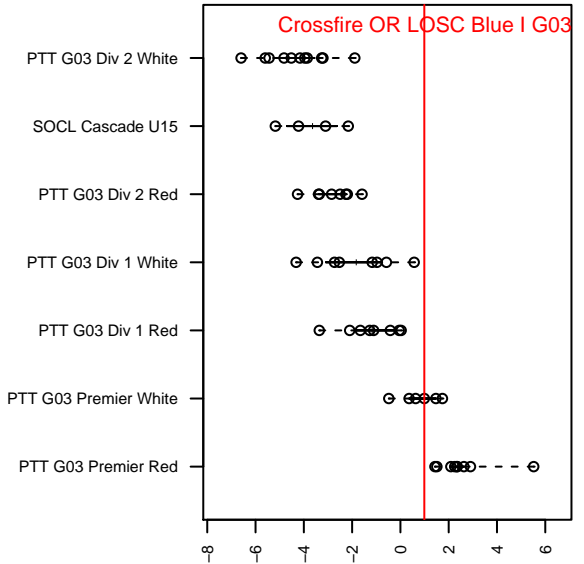

Crossfire OR LOSC Blue I G03

Crossfire Oregon
 Lake Oswego, OR
 G03 total strength=1296
 attack=4.88 defense=6.39
 fall league = PTT G03 Premier White
 spr league = Spr OYS G03 Premier White

alt names used:
 Lake Oswego Soccer Club
 CROSSFIRE OREGON LAKE OSWEGO BLUE
 LOSC 03G Blue 1
 Lake Oswego Force
 LAKE OSWEGO FORCE (OR)
 LOSC FORCE (OR)
 LOSC 03G Blue 1
 LOSC 03G Blue 1

**attack and defense variance (black dot)
relative to other teams
and top 10 in region**

**attack and defense rating
relative to others at age
and all opponents in last 13 months**

Performance relative to 13 month average