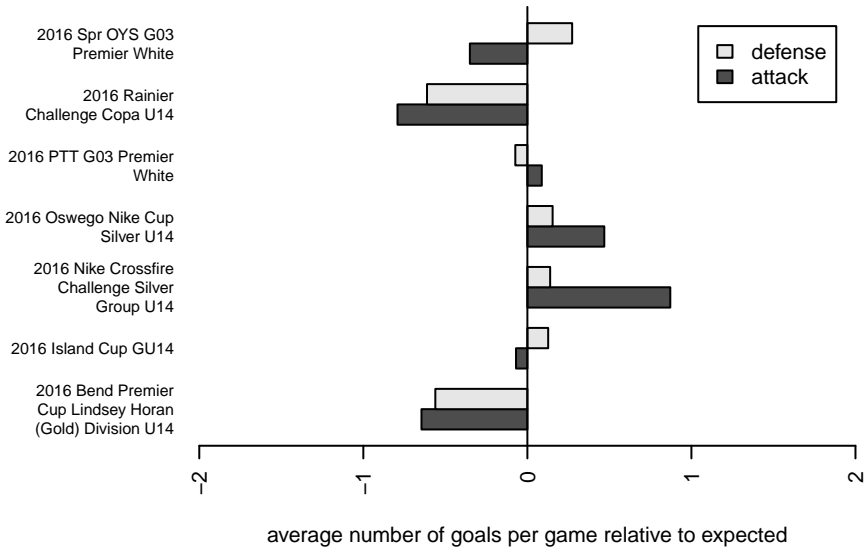

Crossfire OR LOSC Blue I G03

Crossfire Oregon
 Lake Oswego, OR
 G03 total strength=1296
 attack=4.88 defense=6.39
 fall league = PTT G03 Premier White
 spr league = Spr OYS G03 Premier White

alt names used:
 Lake Oswego Soccer Club
 CROSSFIRE OREGON LAKE OSWEGO BLUE
 LOSC 03G Blue 1
 Lake Oswego Force
 LAKE OSWEGO FORCE (OR)
 LOSC FORCE (OR)
 LOSC 03G Blue 1
 LOSC 03G Blue 1

Venues played:
 2016 Rainier Challenge Copa U14
 2016 Nike Crossfire Challenge Silver Group U1
 2016 Oswego Nike Cup Silver U14
 2016 Bend Premier Cup Lindsey Horan (Gold)
 2016 Island Cup GU14
 2016 PTT G03 Premier White
 2016 Spr OYS G03 Premier White
 2016 OYS State Cup G03

**attack and defense variance (black dot)
relative to other teams
and top 10 in region**

**attack and defense rating
relative to others at age
and all opponents in last 13 months**

Performance relative to 13 month average