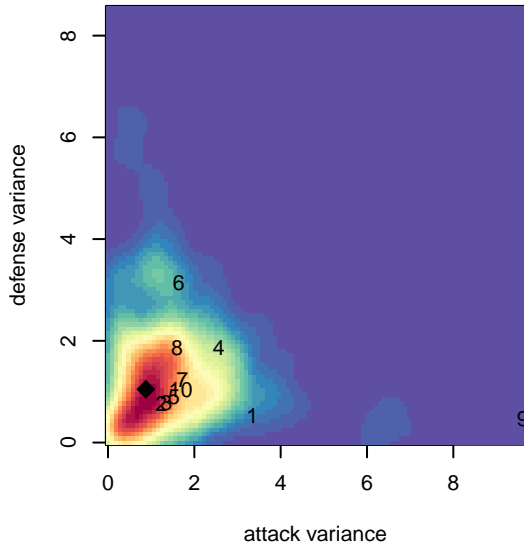

Crossfire OR LOSC Blue I G03

Crossfire Oregon
 Lake Oswego, OR
 G03 total strength=1296
 attack=4.88 defense=6.39
 fall league = PTT G03 Premier White
 spr league = Spr OYS G03 Premier White

alt names used:
 Lake Oswego Soccer Club
 CROSSFIRE OREGON LAKE OSWEGO BLUE
 LOSC 03G Blue 1
 Lake Oswego Force
 LAKE OSWEGO FORCE (OR)
 LOSC FORCE (OR)
 LOSC 03G Blue 1
 LOSC 03G Blue 1

**attack and defense variance (black dot)
relative to other teams
and top 10 in region**

**attack and defense rating
relative to others at age
and all opponents in last 13 months**

Performance relative to 13 month average