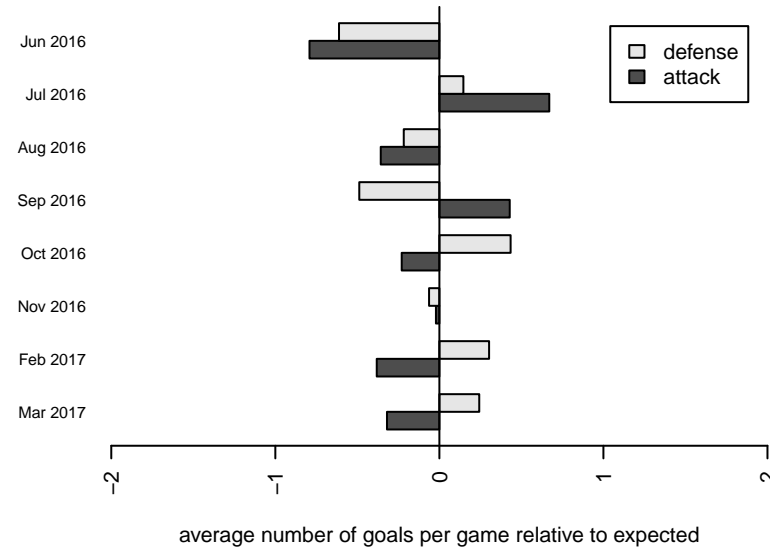

Performance relative to 13 month average