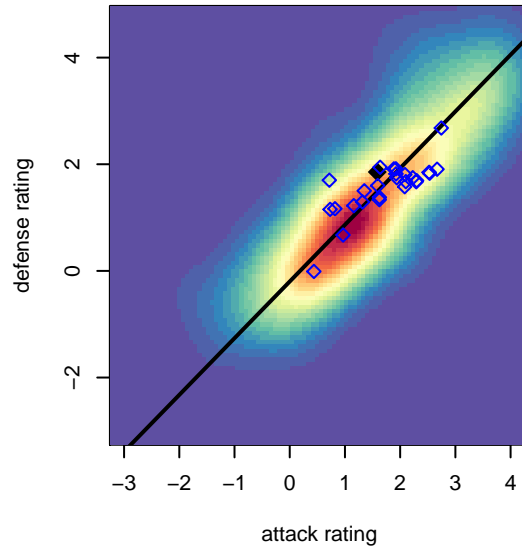

Crossfire OR LOSC Blue I G03

Crossfire Oregon
 Lake Oswego, OR
 G03 total strength=1296
 attack=4.88 defense=6.39
 fall league = PTT G03 Premier White
 spr league = Spr OYS G03 Premier White

alt names used:
 Lake Oswego Soccer Club
 CROSSFIRE OREGON LAKE OSWEGO BLUE
 LOSC 03G Blue 1
 Lake Oswego Force
 LAKE OSWEGO FORCE (OR)
 LOSC FORCE (OR)
 LOSC 03G Blue 1
 LOSC 03G Blue 1

**attack and defense variance (black dot)
relative to other teams
and top 10 in region**

**attack and defense rating
relative to others at age
and all opponents in last 13 months**

Performance relative to 13 month average